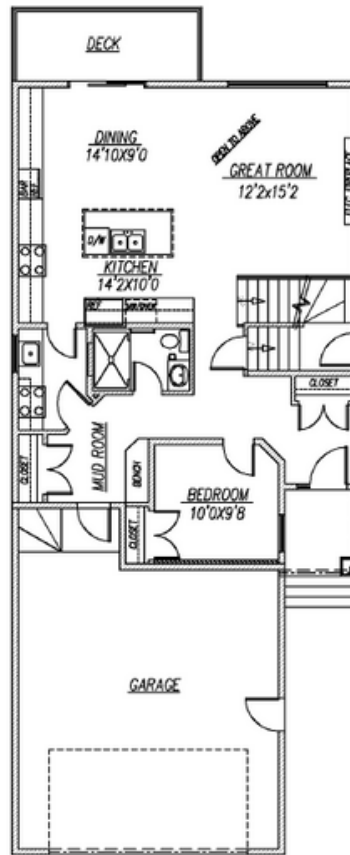

Augusta

2300 SQFT

5

3

FEATURES:

- Single Family
- 9' ceiling height
- Double garage attached
- Two-tone kitchen cabinets to ceiling
- Quartz countertops
- LVP flooring on main floor
- Vaulted ceiling

NOTES:

MAIN - 1020 SQFT

UPPER - 1280 SQFT

www.happyplanethomes.com
info@happyplanethomes.com