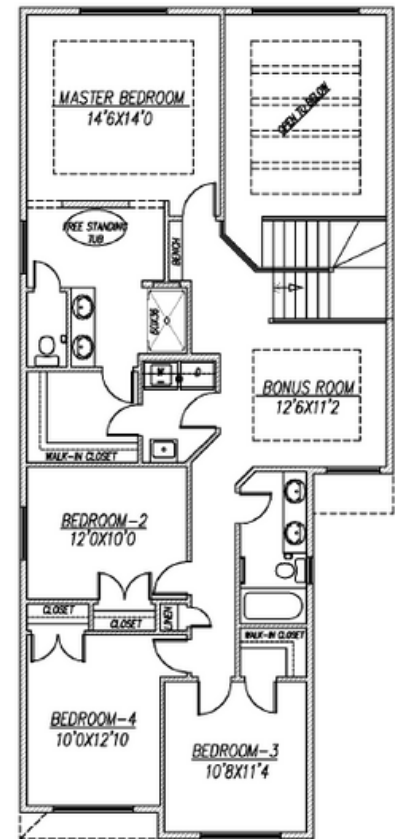

Augusta

2300 SQFT

5

3

FEATURES:

- Single Family
- 9' ceiling height
- Double garage attached
- Two-tone kitchen cabinets to ceiling
- Quartz countertops
- LVP flooring on main floor
- Vaulted ceiling

NOTES:

MAIN - 1020 SQFT

UPPER - 1280 SQFT

www.happyplanethomes.com
info@happyplanethomes.com