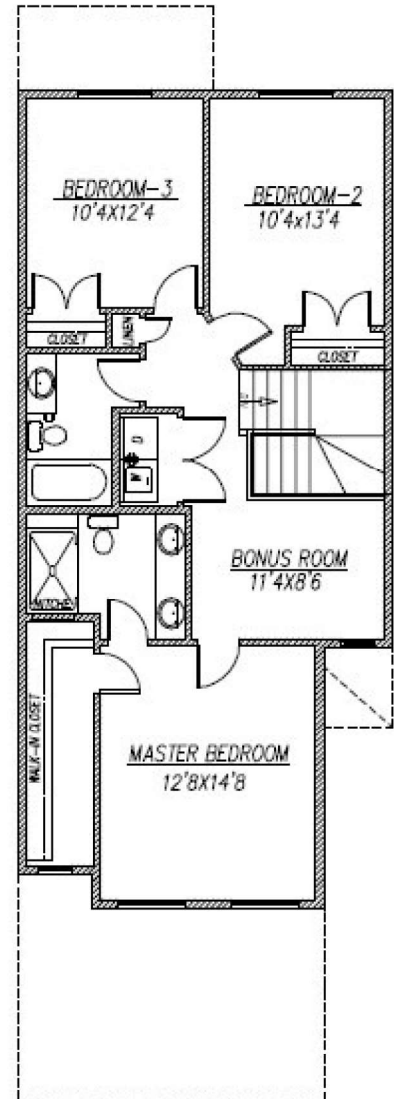

FEATURES:

- 9' ceiling height
- Main floor den and full bathroom
- Double garage attached
- Two-tone kitchen cabinets to ceiling
- Quartz countertops
- LVP flooring on main floor

NOTES:

Sinclair

1876 SQFT

4

3

MAIN - 883 SQFT

UPPER - 993 SQFT

www.happyplanethomes.com
info@happyplanethomes.com