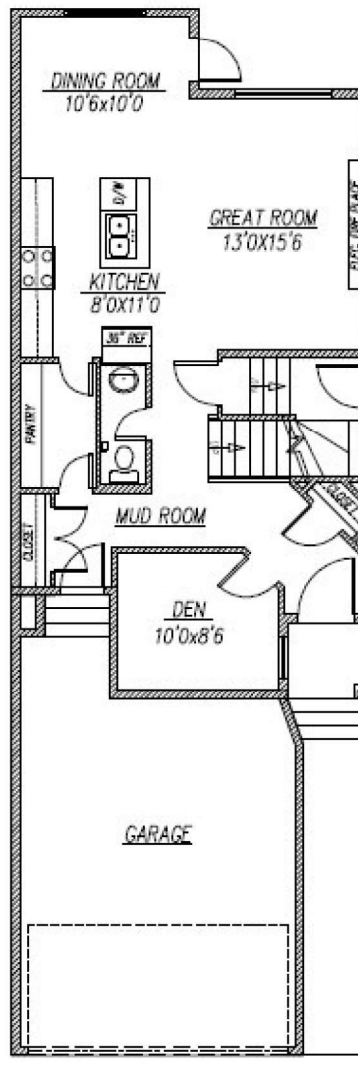

FEATURES:

- 9' ceiling height
- Main floor den and full bathroom
- Double garage attached
- Two-tone kitchen cabinets to ceiling
- Quartz countertops
- LVP flooring on main floor

NOTES:

Sinclair

1876 SQFT

4

3

MAIN - 883 SQFT

UPPER - 993 SQFT

www.happyplanethomes.com
info@happyplanethomes.com