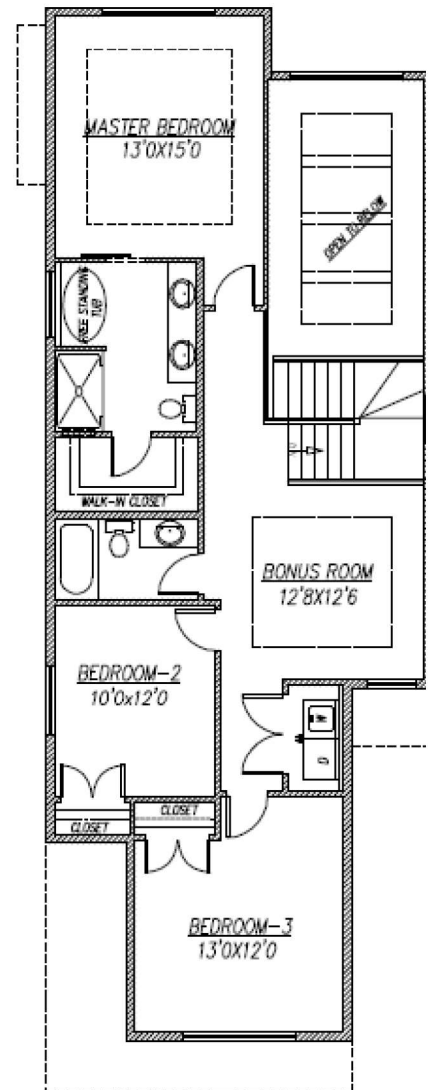

FEATURES:

- 9' ceiling height
- Main floor bedroom and full bathroom
- Double garage attached
- Pet wash station
- Two-tone kitchen cabinets to ceiling
- Quartz countertops
- LVP flooring on main floor

NOTES:

Monoco

2100 SQFT

4

3

MAIN - 1021 SQFT

UPPER - 1079 SQFT

www.happyplanethomes.com
info@happyplanethomes.com