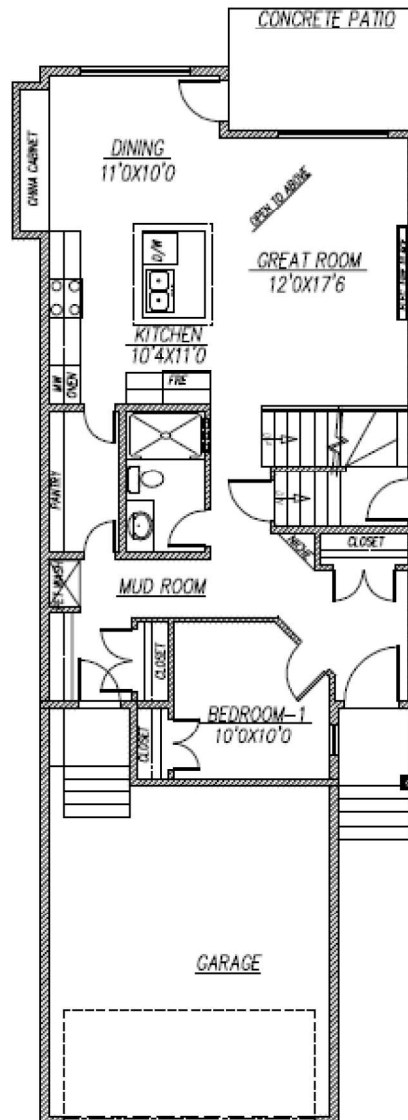

FEATURES:

- 9' ceiling height
- Main floor bedroom and full bathroom
- Double garage attached
- Pet wash station
- Two-tone kitchen cabinets to ceiling
- Quartz countertops
- LVP flooring on main floor

NOTES:

Monoco

2100 SQFT

4

3

MAIN - 1021 SQFT

UPPER - 1079 SQFT

www.happyplanethomes.com
info@happyplanethomes.com